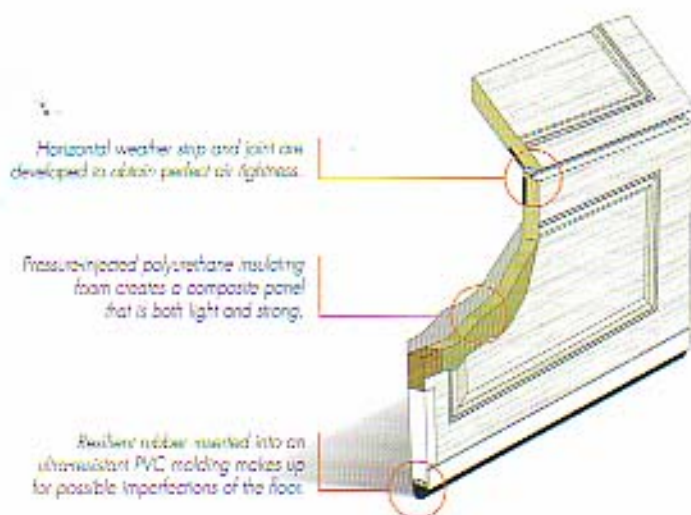

Choice of architectural glass

Sealed standard glass

PVC frame

Sunburst stained glass

Choice of colors

Clear stained glass

Available in 4 or 6 panes
Choice of colors

Sunburst pattern decorative panels

PVC finished stained glass - Available in 3, 4 or 5 sections

- Dimensions : 605 mm x 310 mm (24" x 12")
- Other styles available upon request

Range of colors

610, rue Principale
Val-Allan (Québec) G0S 3H0
Tél. : (418) 744-3317
Télex. : (418) 744-3443
info@portesgarex.com
www.portesgarex.com